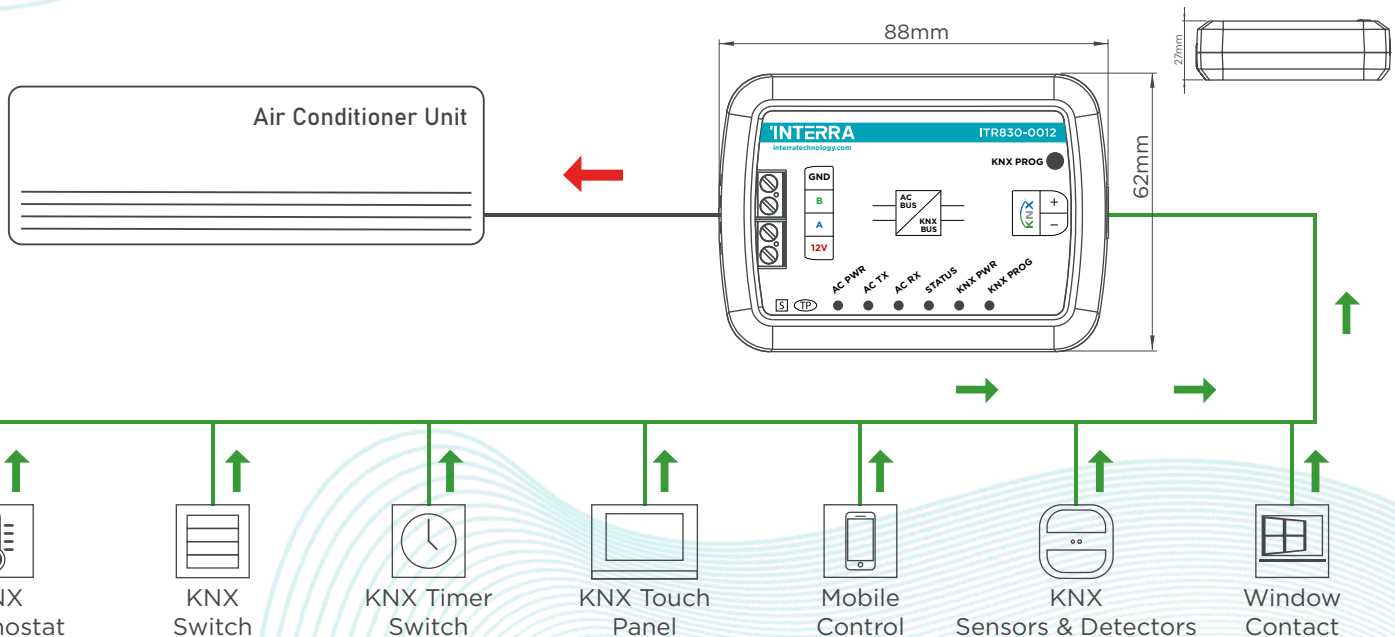

Gree Split AC / KNX Gateway

ITR830-0012

ITR830-0012 is an air conditioner gateway used for monitoring and controlling all the functioning parameters of Gree air conditioners via the KNX bus line.

Gree Split AC - KNX Gateway is compatible with models in split types categorized at compatibility list sold by Interra.

FUNCTIONS

- ITR830-0012 provides complete bi-directional integration of Gree Split air conditioners with KNX bus.
- It includes 4 logical advanced parameters, each logical parameter has up to 4 inputs and can be configured as AND, OR & XOR.
- Includes 8 advanced converter parameters, each converter has four operations math calculations according to the input type.
- Logic and converter parameters can be used for energy savings, configurable scenes, temperature limits, etc.
- The Gree AC - KNX gateway provides error notifications for errors that may occur in exceptional cases.

| Technical Specifications | |
|--------------------------|--|
| Product Code | ITR830-0012 |
| Power Supply | KNX Power Supply |
| Power Consumption | 7 mA |
| Push Buttons | 1 x KNX Programming Button |
| LED Indicators | 1 x KNX Programming LED |
| Type of Protection | IP 20 |
| Mode of Commissioning | S-Mode |
| Maximum Air Humidity | < 90 RH |
| Temperature Range | Operation (-10°C...70 °C) Storage (-25°C ... 100°C) |
| Colour | Light Grey |
| Dimensions | 88 x 62 x 27 mm (W x H x D) |
| Certification | KNX Certified |
| Configuration | Configuration with ETS |

© 2022 INTERRA

OVERVIEW

Gree Split AC - KNX Gateway has an easy installation feature and can be installed inside the own AC indoor unit or a proper location away from the air conditioner connects one side directly to the electronic circuit of the AC indoor unit and on the other side directly to the KNX bus.