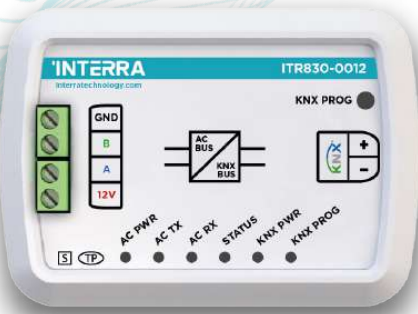

Gree Split AC / KNX Gateway

ITR830-0012

ITR830-0012 is an air conditioner gateway used for monitoring and controlling all the functioning parameters of Gree air conditioners via the KNX bus line.

Gree Split AC - KNX Gateway is compatible with models in split types categorized at compatibility list sold by Interra.

FUNCTIONS

- ITR830-0012 provides complete bi-directional integration of Gree Split air conditioners with KNX bus.
- It includes 4 logical advanced parameters, each logical parameter has up to 4 inputs and can be configured as AND, OR & XOR.
- Includes 8 advanced converter parameters, each converter has four operations math calculations according to the input type.
- Logic and converter parameters can be used for energy savings, configurable scenes, temperature limits, etc.
- The Gree AC - KNX gateway provides error notifications for errors that may occur in exceptional cases.