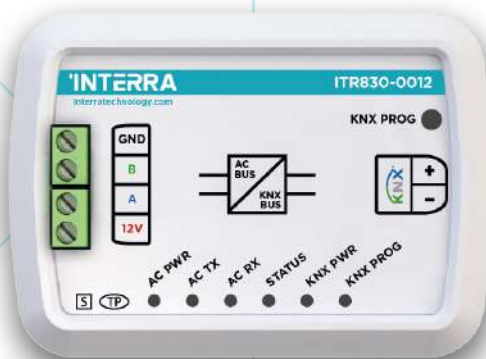

Unique HVAC Solutions for KNX Professionals

Bi-directional Communication

Interra KNX / AC Gateways provide complete bi-directional integration of air conditioners with KNX bus. Get or send any information from the AC unit to control and monitor it on your KNX bus.

Easy to Setup

With its minimalistic design, very easy to implement, hide and connect AC to the KNX bus.

Energy Efficient

HVAC systems are the biggest part of the energy costs in buildings. Interra AC Gateway units provide smart scenarios and special modes for your needs to keep your energy usage at optimal levels.

Gree Split AC / KNX Gateway

ITR830-0012

ITR830-0012 is an air conditioner gateway used for monitoring and controlling all the functioning parameters of Gree air conditioners via the KNX bus line.

Gree Split AC - KNX Gateway is compatible with models in split types categorized at compatibility list sold by Interra.