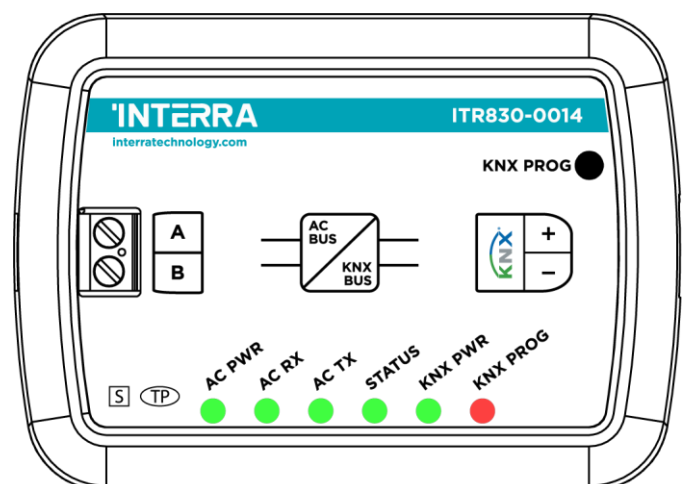

'INTERRA

—Developer of Uniqueness—

Toshiba VRF Air Condition Units AC - KNX Gateway **Compatibility List**

Toshiba AC KNX Gateway Compatibility List

In this document, the compatibilities of Toshiba air conditioners with ITR830-0014 are described.